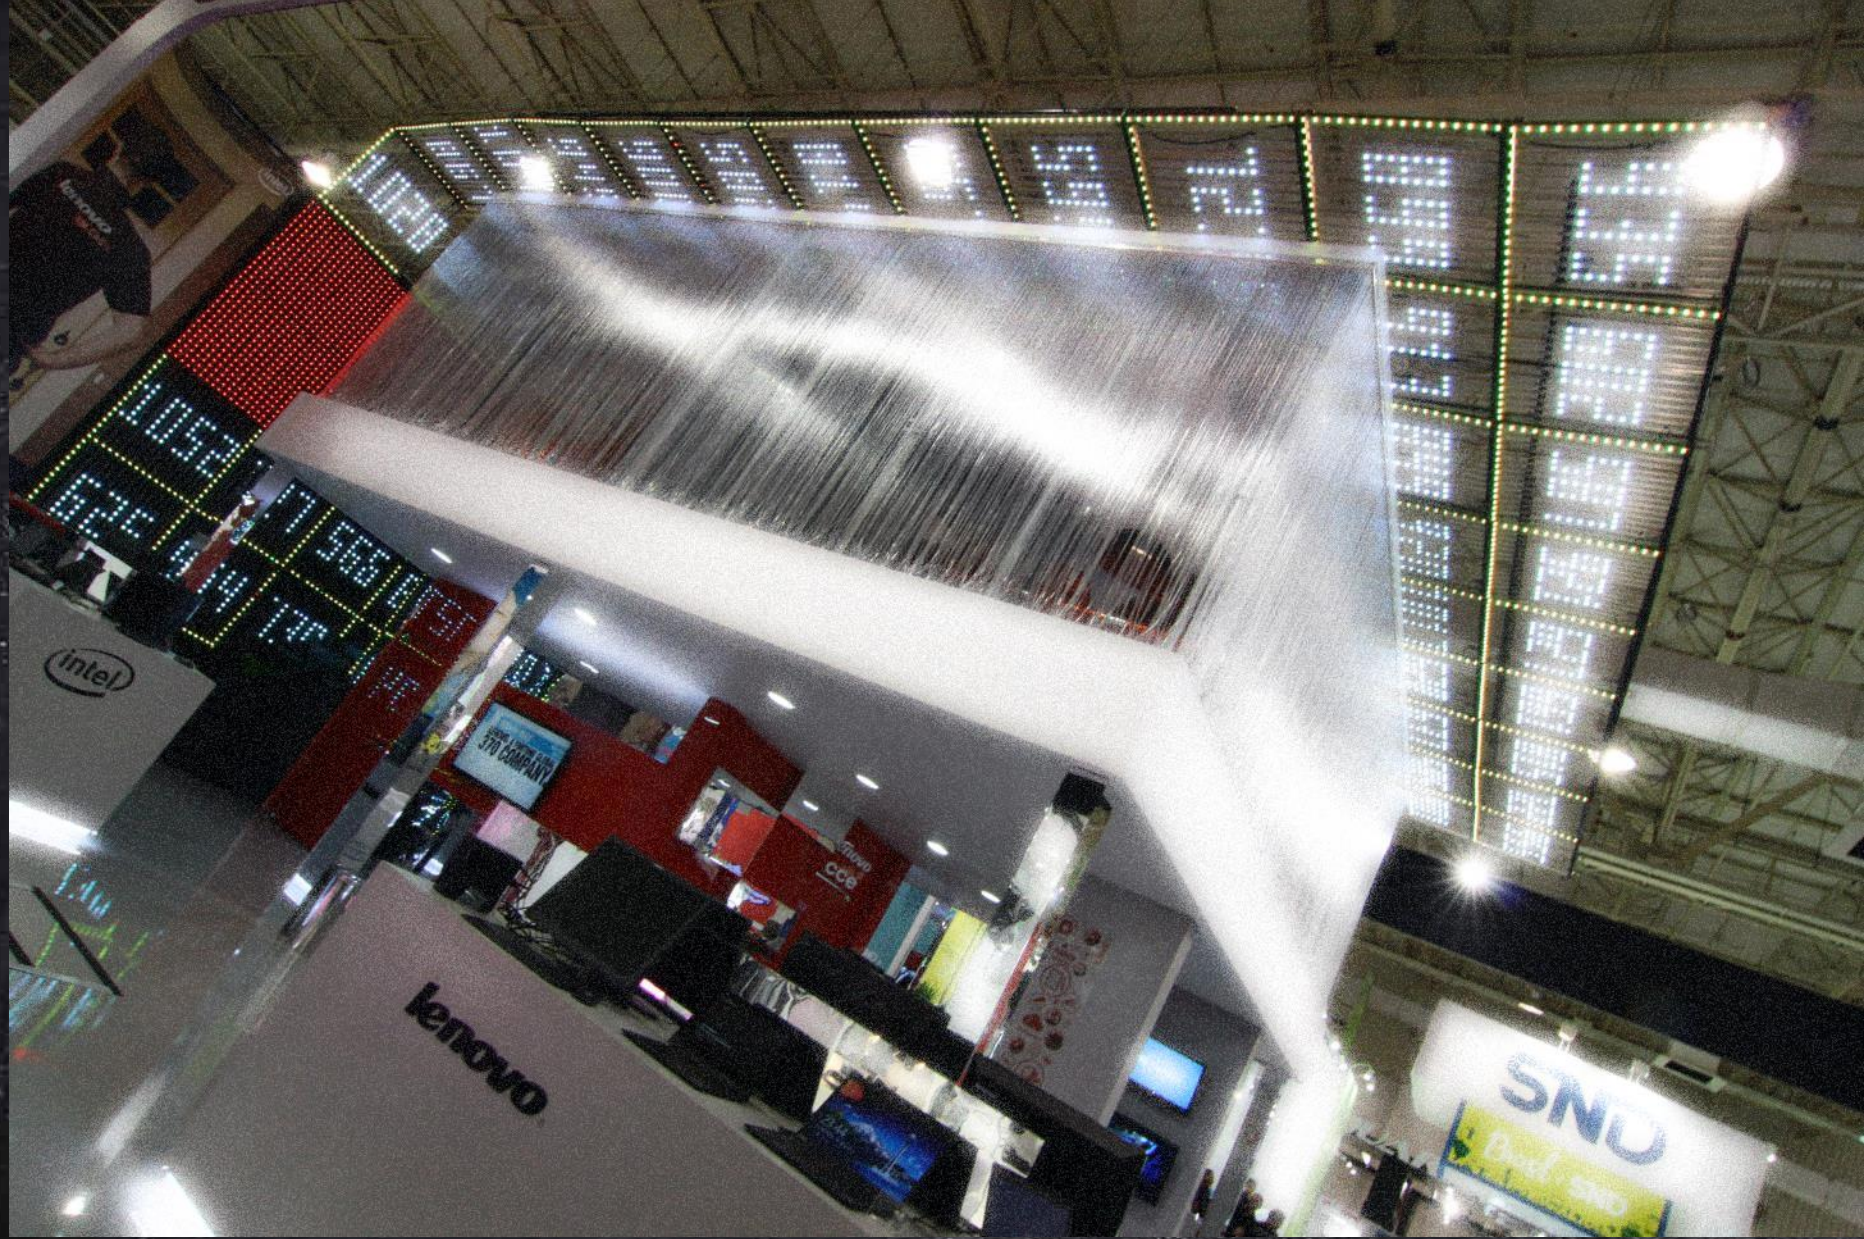

Contato Escritório : 11 2866-5986 | 11 2669-1631
Whats app 11 97444-4848

Visite nosso site www.empriostands.com.br